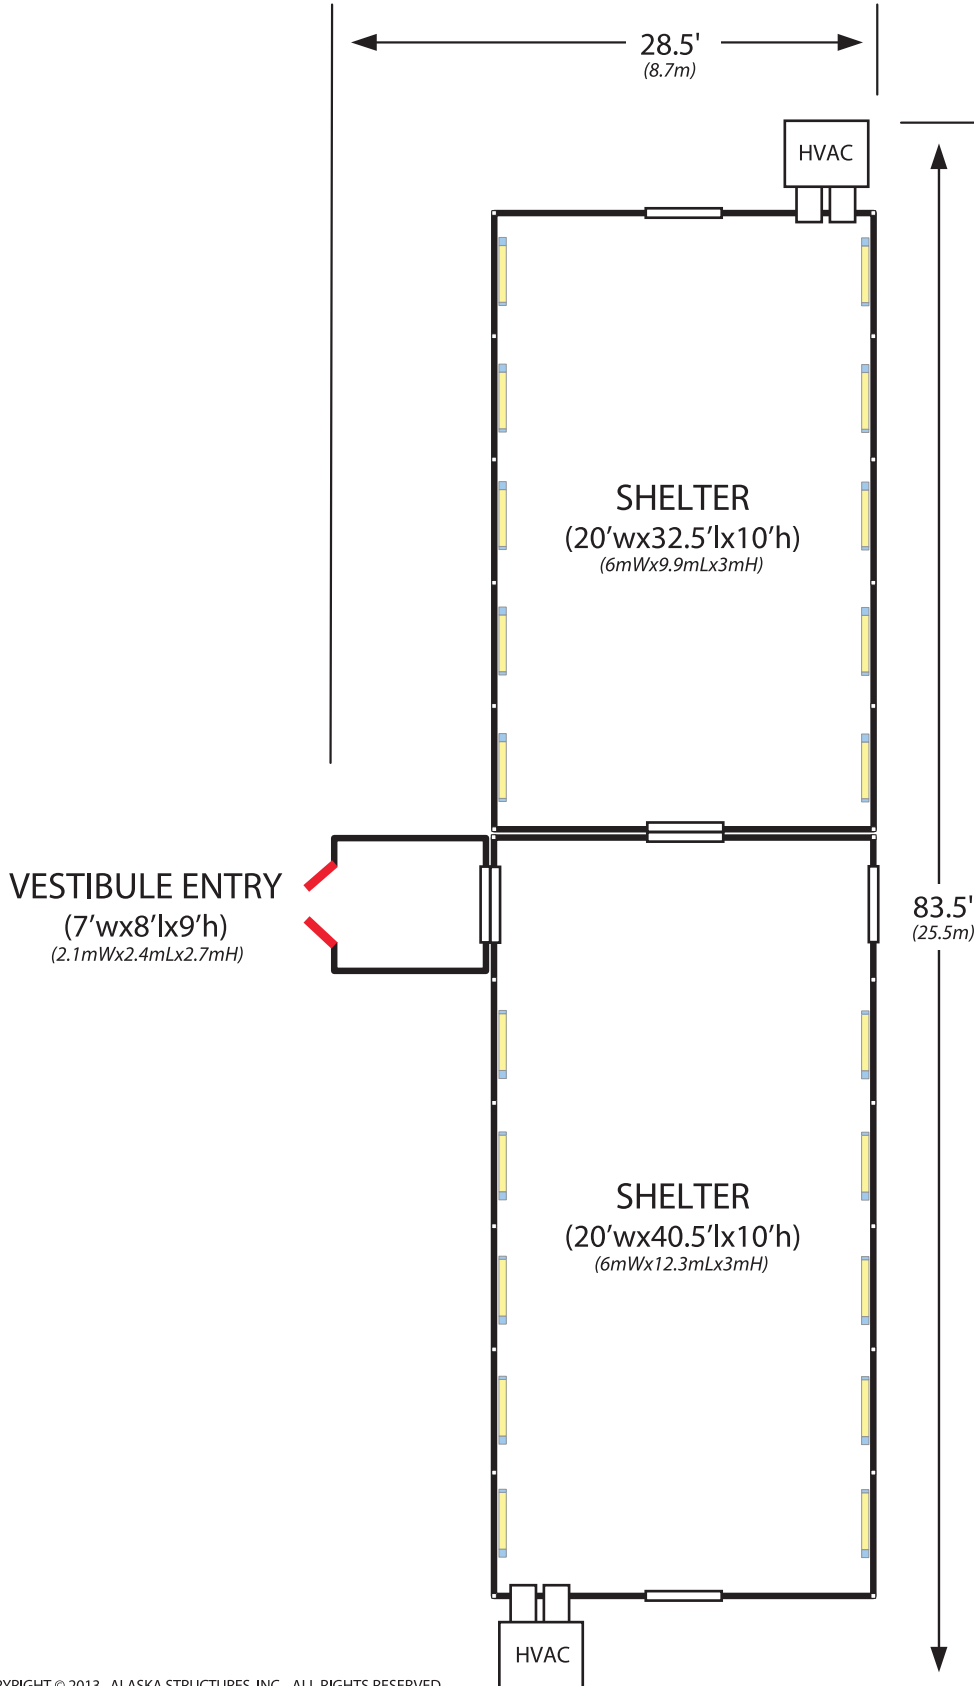

MODULE 2S • 1,500 SQ FT (139.4m²)

ALTERNATIVE CONFIGURATIONS

- Bump Thru Doors
- Double Zipper Door
- Light Assembly