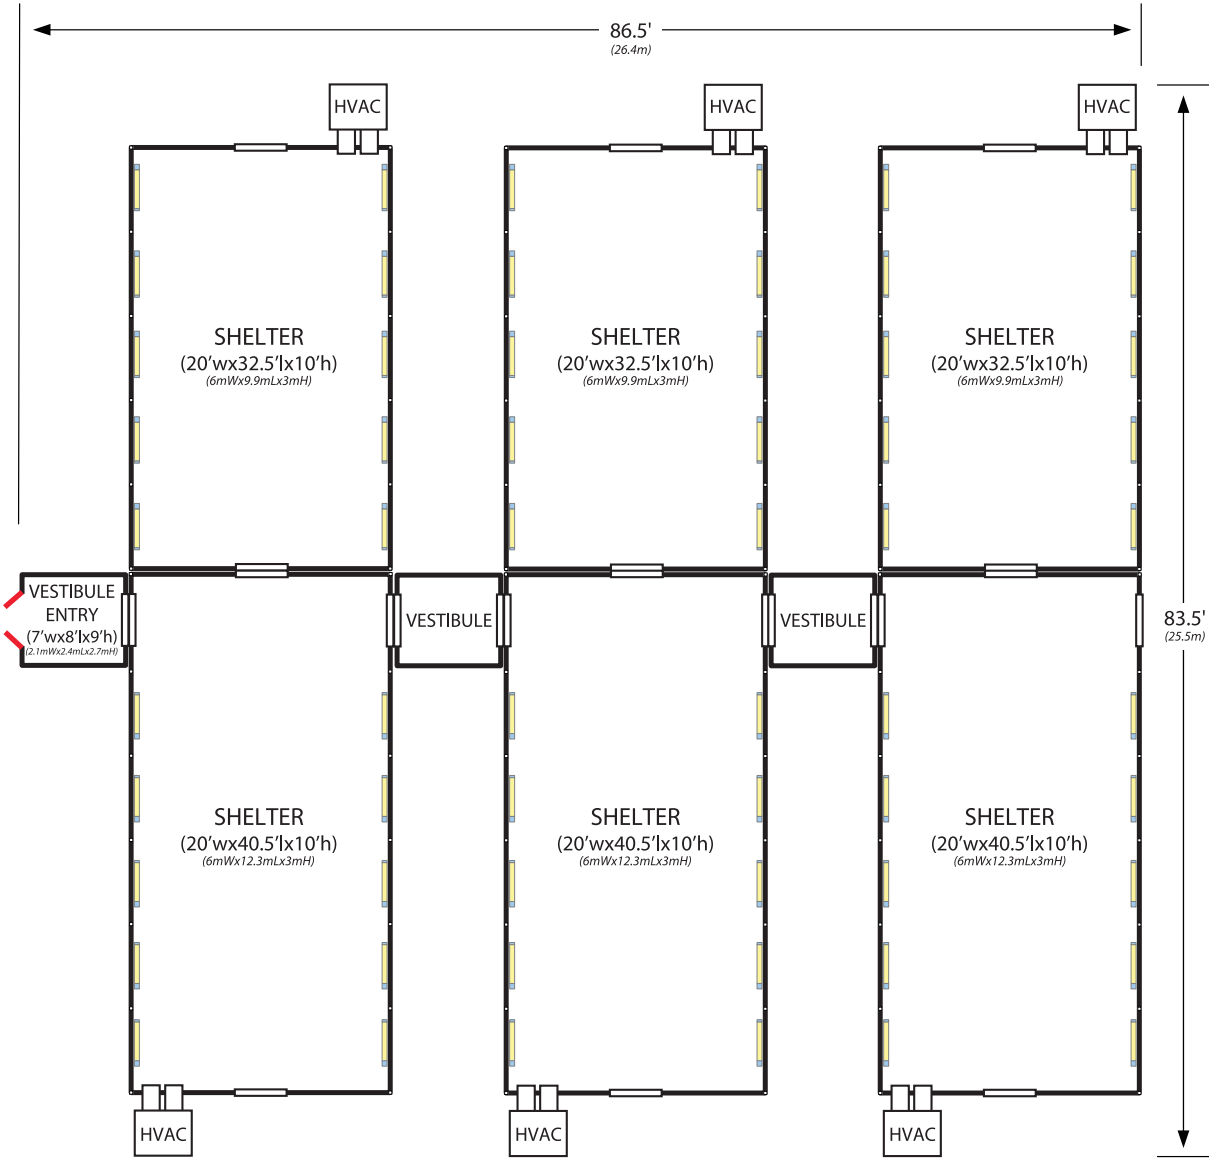

MODULE 6S • 4,500 SQ FT (418m²)

ALTERNATIVE CONFIGURATIONS

-  Bump Thru Doors
-  Double Zipper Door
-  Light Assembly